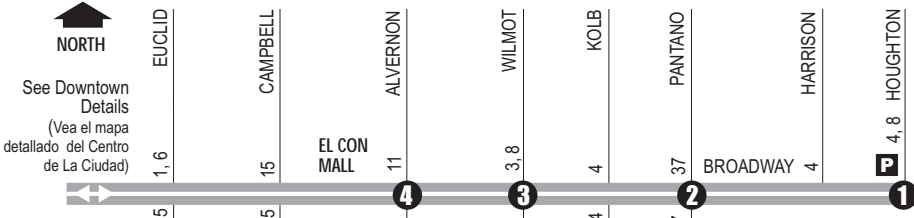

# Route 108X

## BROADWAY-DOWNTOWN EXPRESS

AM Downtown Detail  
(Detalle del Centro AM)

PM Downtown Detail  
(Detalle del Centro PM)

**T** Ronstadt Transit Center (Centro de Tránsito)  
 Connecting to/(Conexión a):  
 Sun Tran — 1,2,3,4,6,7,8,9,10,12,16,18,19,  
 21,22,23,25  
 Sun Express — 102X AM, 103X, 105X,  
 107X, 109X, 110X  
 Sun Link streetcar  
 Sun Shuttle — 421  
 Cat Tran — USA Route

**P** Park & Ride Lot  
 (Estacione y Viaje)  
 Broadway/Houghton

**Downtown (Centro)  
 Broadway/Houghton  
 Park & Ride**

**T** Sun Link Transfer Point  
 (Puntos de Transbordo a Sun Link)

● Sun Link stops (paradas de Sun Link)

### Route 108X M-F/Westbound **!** Route 108X M-F/Eastbound

	<b>1</b>	<b>2</b>	<b>3</b>	<b>4</b>	<b>5</b>		<b>6</b>	<b>7</b>	<b>8</b>	<b>9</b>	<b>10</b>	<b>11</b>	
	Broadway at Houghton <b>P</b>	Broadway at Pantano	Broadway at Wilmot	Broadway at Alvernon	Congress at Granada <b>T</b>		Stone at Franklin	Church at Pennington	Broadway at 4th Ave.	Broadway at Alvernon	Broadway at Wilmot	Broadway at Pantano	Broadway at Houghton <b>P</b>
<b>AM TRIPS</b>	627	637	644	*654	*709		411	415	420	*434	*443	*449	*459
	652	702	709	*719	*734		441	445	450	*504	*513	*519	*529
	710	720	727	*737	*752		511	515	520	*534	*543	*549	*559
													<b>PM TRIPS</b>