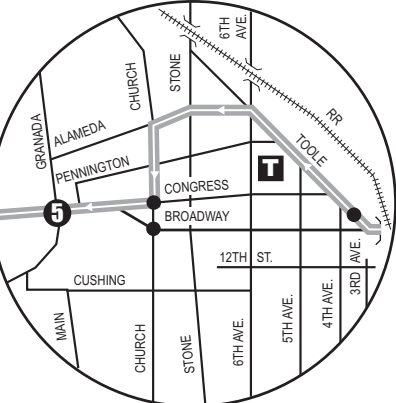

# Route 108X

## BROADWAY-DOWNTOWN EXPRESS

AM Downtown Detail  
(Detalle del Centro AM)

PM Downtown Detail  
(Detalle del Centro PM)

**T** Ronstadt Transit Center (Centro de Tránsito)  
 Connecting to/(Conexión a):  
 Sun Tran — 1,2,3,4,6,7,8,9,10,12,16,18,19,  
 21,22,23,25  
 Sun Express — 102X AM, 103X, 105X,  
 107X, 109X, 110X  
 Sun Link streetcar  
 Sun Shuttle — 421  
 Cat Tran — USA Route

**P** Park & Ride Lot  
 (Estacione y Viaje)  
 Broadway/Houghton

**Downtown (Centro)  
 Broadway/Houghton  
 Park & Ride**

**T** Sun Link Transfer Point  
 (Puntos de Transbordo a Sun Link)

● Sun Link stops (paradas de Sun Link)

### Route 108X M-F/Westbound **!** Route 108X M-F/Eastbound

	<b>1</b>	<b>2</b>	<b>3</b>	<b>4</b>	<b>5</b>		<b>6</b>	<b>7</b>	<b>8</b>	<b>9</b>	<b>10</b>	<b>11</b>	
	Broadway at Houghton <b>P</b>	Broadway at Pantano	Broadway at Wilmot	Broadway at Alvernon	Congress at Granada <b>T</b>		Stone at Franklin	Church at Pennington	Broadway at 4th Ave.	Broadway at Alvernon	Broadway at Wilmot	Broadway at Pantano	Broadway at Houghton <b>P</b>
<b>AM TRIPS</b>	627	637	644	*654	*709		411	415	420	*434	*443	*449	*459
	652	702	709	*719	*734		441	445	450	*504	*513	*519	*529
	710	720	727	*737	*752		511	515	520	*534	*543	*549	*559
													<b>PM TRIPS</b>