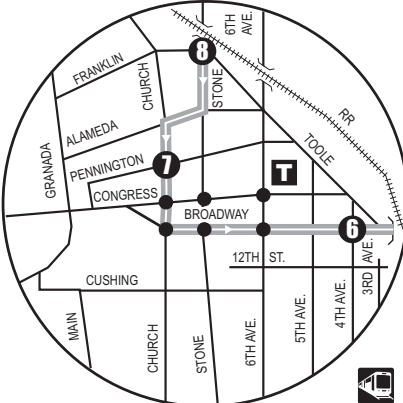

# Route 108X

## BROADWAY-DOWNTOWN EXPRESS

AM Downtown Detail  
(Detalle del Centro AM)

PM Downtown Detail  
(Detalle del Centro PM)

**T** Ronstadt Transit Center (Centro de Tránsito)  
 Connecting to/(Conexión a):  
 Sun Tran — 1,2,3,4,6,7,8,9,10,12,16,18,19,  
 21,22,23,25  
 Sun Express — 102X AM, 103X, 105X,  
 107X, 109X, 110X  
 Sun Link streetcar  
 Sun Shuttle — 421  
 Cat Tran — USA Route

**P** Park & Ride Lot  
 (Estacione y Viaje)  
 Broadway/Houghton

**Downtown (Centro)  
 Broadway/Houghton  
 Park & Ride**

**T** Sun Link Transfer Point  
 (Puntos de Transbordo a Sun Link)

● Sun Link stops (paradas de Sun Link)

### Route 108X M-F/Westbound **!** Route 108X M-F/Eastbound

	<b>1</b>	<b>2</b>	<b>3</b>	<b>4</b>	<b>5</b>		<b>6</b>	<b>7</b>	<b>8</b>	<b>9</b>	<b>10</b>	<b>11</b>	
	Broadway at Houghton <b>P</b>	Broadway at Pantano	Broadway at Wilmot	Broadway at Alvernon	Congress at Granada <b>T</b>		Stone at Franklin	Church at Pennington	Broadway at 4th Ave.	Broadway at Alvernon	Broadway at Wilmot	Broadway at Pantano	Broadway at Houghton <b>P</b>
<b>AM TRIPS</b>	627	637	644	*654	*709		411	415	420	*434	*443	*449	*459
	652	702	709	*719	*734		441	445	450	*504	*513	*519	*529
	710	720	727	*737	*752		511	515	520	*534	*543	*549	*559
													<b>PM TRIPS</b>